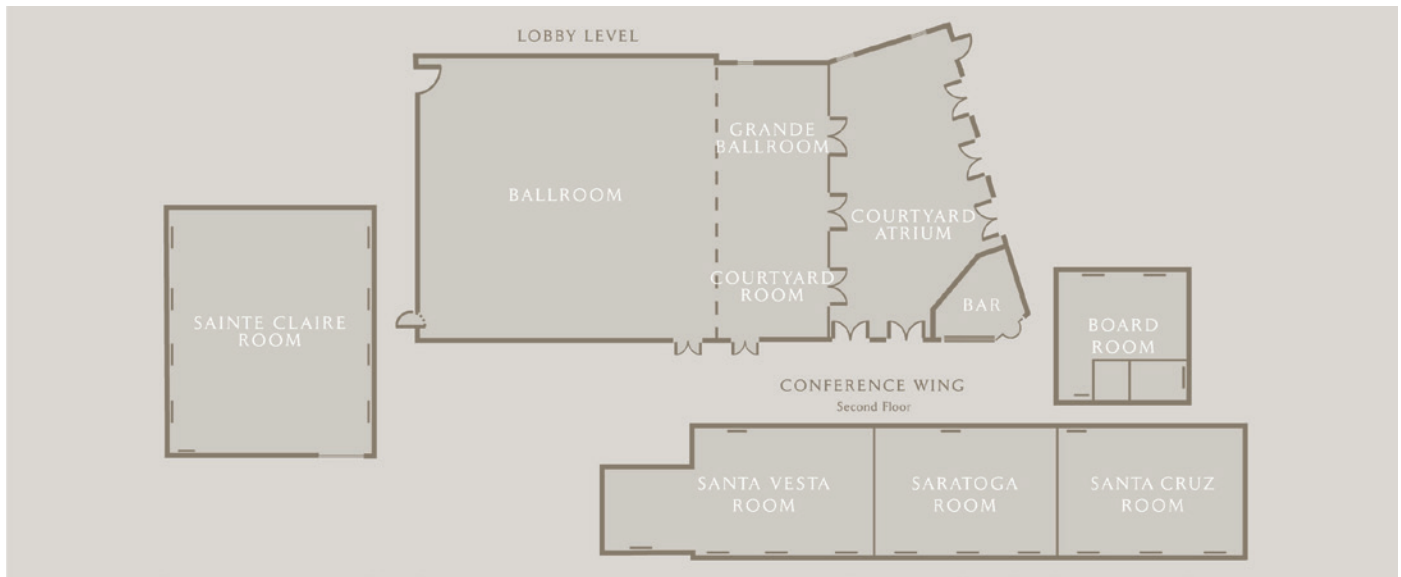

MEETING SPACE

- 10,000 sq. ft. total meeting space
- Largest meeting room is 3,400 sq. ft.
- 10 breakout meeting rooms
- Complimentary wireless Internet in meeting rooms
- Onsite catering

The Sainte Claire

MEETING ROOMS FLOOR PLAN

MEETING ROOMS FLOOR PLAN DIMENSIONS

ROOM	SQ FT	DIMENSIONS	CEILING HT	THEATER	CLASSROOM	BANQUET	RECEPTION	U-SHAPE
Grande Ballroom	3425	22'x49'	17'	300	170	300	450	60
Ballroom	2400	54'x49'	17'	220	120	200	300	40
Courtyard Room	1025	22'x49'	17'	100	50	80	110	2030
Atrium	1656	35'x49'	17'	N/A	N/A	100	180	20
Sainte Claire Room	1818	37'x50'	14'	160	80	120	200	40
Santa Vesta Room	750	50'x20'	9'	80	40	70	85	20
Saratoga Room	750	40'x20'	9'	55	30	40	65	20
Santa Cruz Room	750	40'x20'	9'	55	30	40	65	20
Boardroom	375	22'x12'	9'	N/A	N/A	10 Conference	N/A	N/A