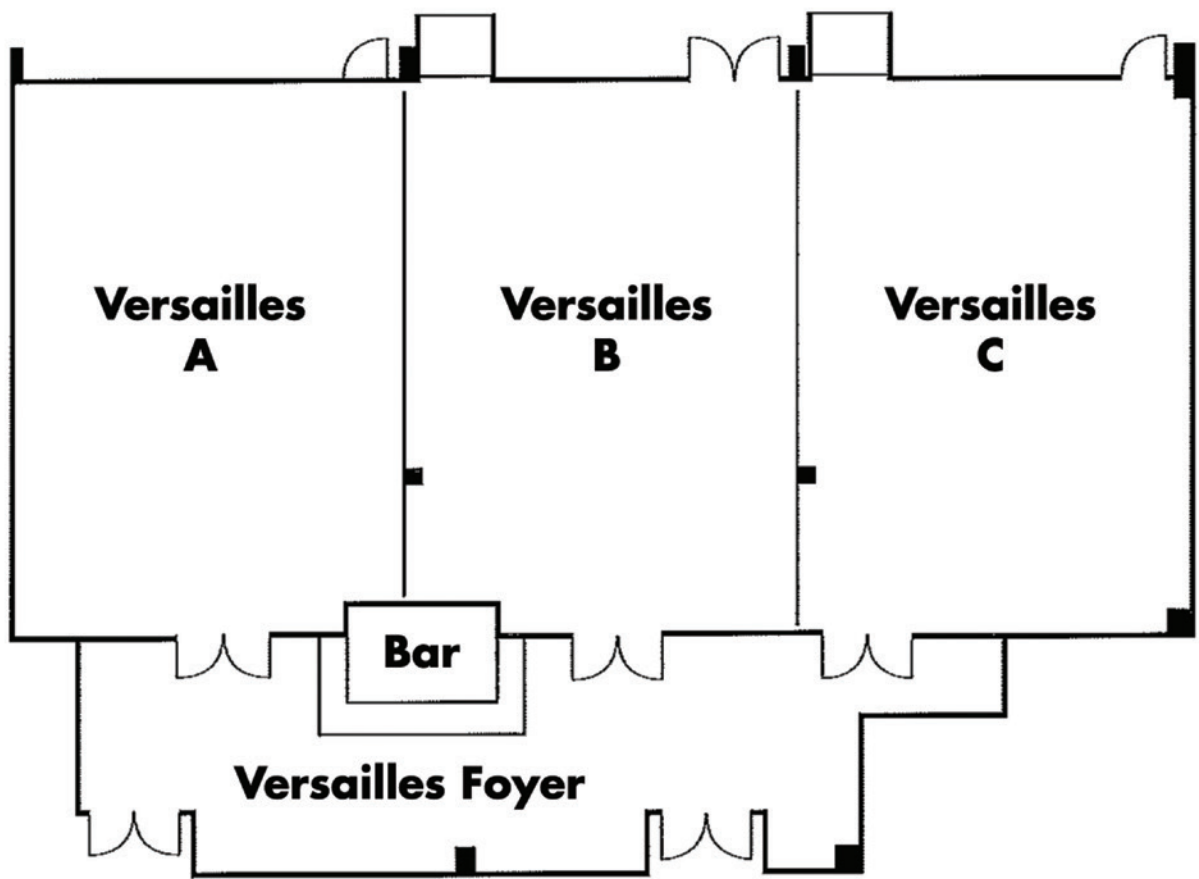

MEETING SPACE

- 4,400 sq. ft. of total meeting space
- Largest meeting room is 2,664 sq. ft.
- 6,000 sq. ft. of outdoor function space
- 9 breakout meeting rooms
- Onsite audio visual equipment
- Onsite catering
- High-speed Internet access

San Jose Airport Hotel

FIRST FLOOR MEETING ROOMS FLOOR PLAN

*No diagram provided for Bordeaux, Merlot and Board Room

San Jose Airport Hotel

MEETING ROOMS FLOOR PLAN DIMENSIONS

Room Name	Dimensions	Square Ft.	Theater	Conference	Banquet	Hollow Square	Classroom	U-Shape	Reception
Versailles Ballroom	72 X 37 X 12	2,664	250	90	180	75	120	75	200
Versailles A	24 X 37 X 12	888	80	25	60	25	45	25	70
Versailles B	24 X 37 X 12	888	80	25	60	25	45	25	70
Versailles C	24 X 37 X 12	888	80	25	60	25	45	25	70
Foyer	16 X 56 X 9.5	896							65
Bordeaux	35 X 23 X 8	840	65	24	60	25	45	24	65
Merlot	23 X 18 X 8	414	24	12	24	12	15	10	
Board Room	30 X 20 X 8	600		12					18
Outside Terrace	100 X 30	3,000			150	25			200